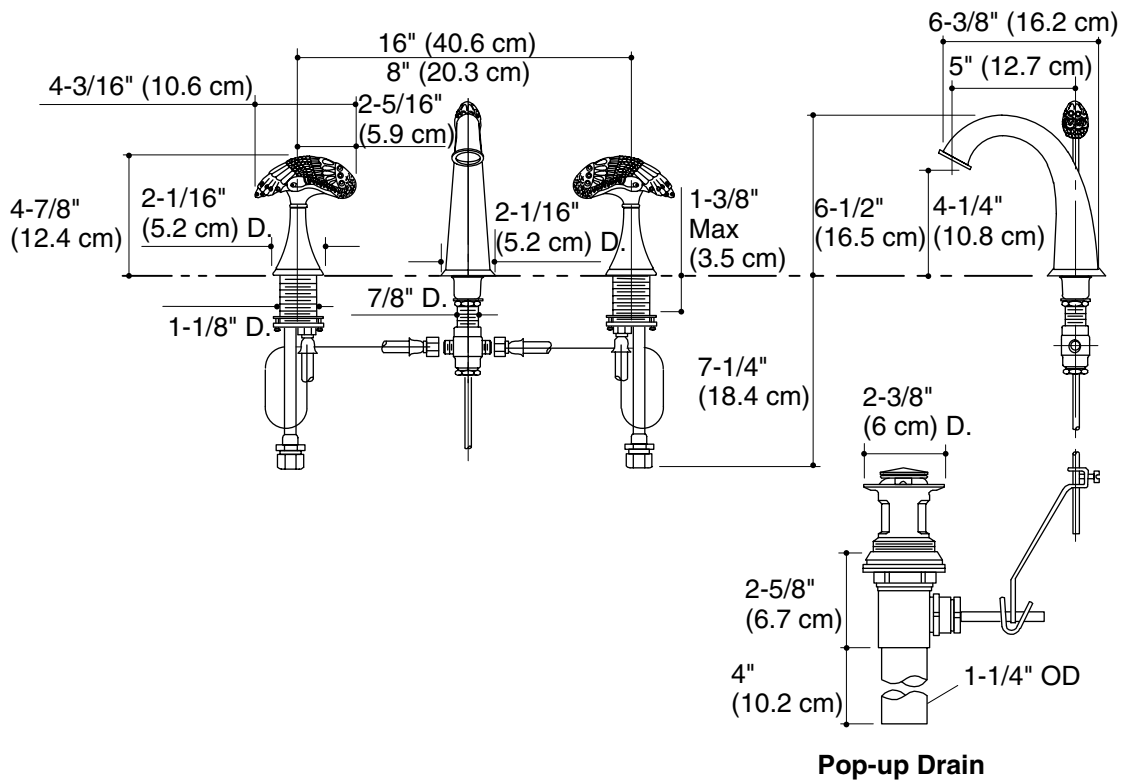

FINIAL AVIAN™

Installation Notes

Install this product according to the installation guide.

Product Diagram