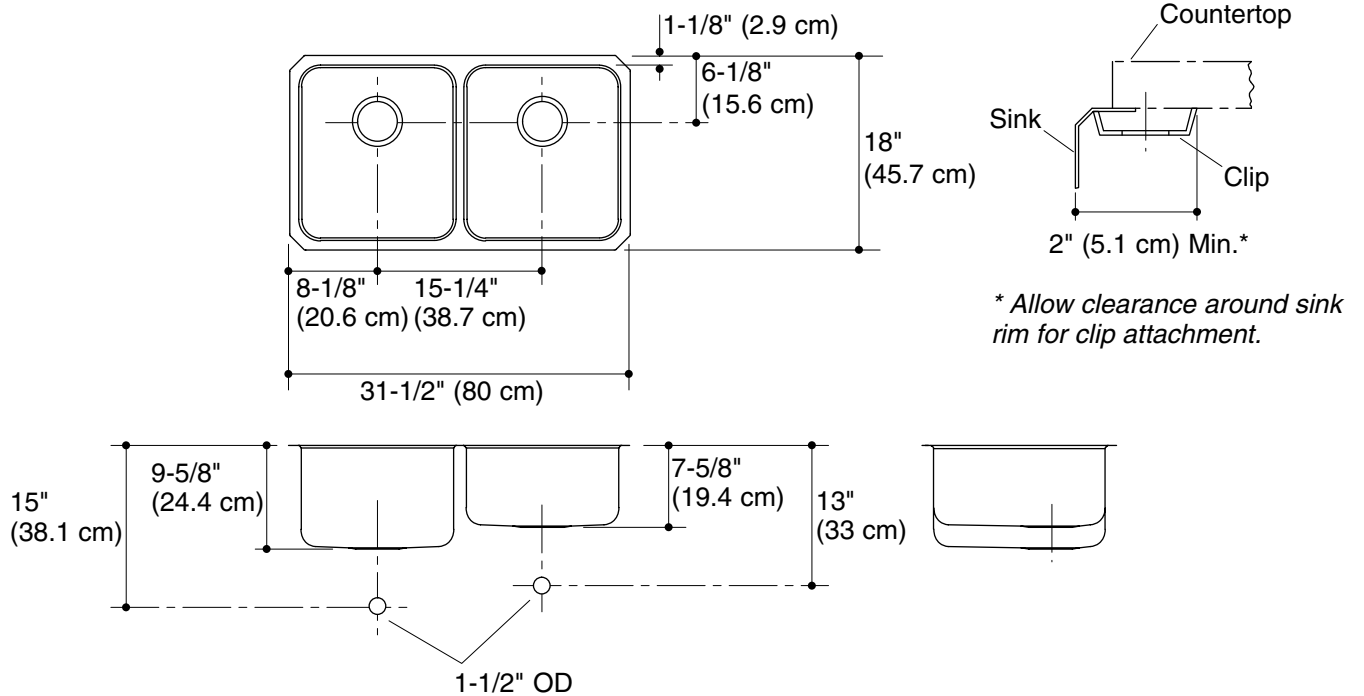

UNDERTONE®

Technical Information

Dimensions shown for K-3351; sink dimensions are opposite for K-3351-L.		
Fixture:*	basin area	water depth
Sink, left	14" (35.6 cm) x 16" (40.6 cm)	9-1/2" (24.1 cm)
Sink, right	14" (35.6 cm) x 16" (40.6 cm)	7-1/2" (19.1 cm)
Drain Holes	3-5/8" (9.2 cm) D.	
* Approximate measurements for comparison only.		

Included Components:	
Hardware kit (4 required)	91915
Cutout template	1040556-7

Installation Notes

Install this product according to the installation guide.

Product Diagram